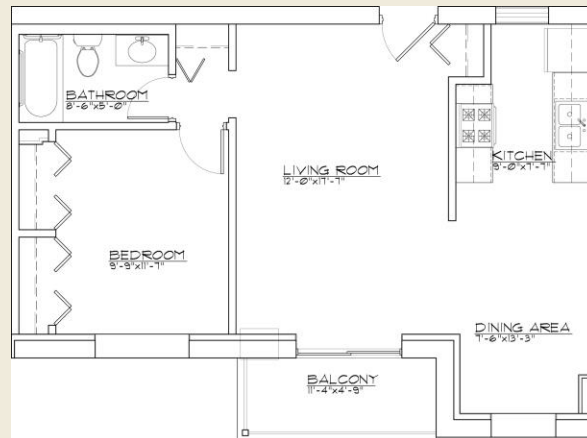

Riverdale Senior Apartments

Typical 1-Bedroom Unit

- ⊞ Brand new completely renovated units
- ⊞ Senior designated building 62 and older
- ⊞ 35 one-bedroom. One full bath
- ⊞ All units have balconies
- ⊞ Ceramic tile and carpet floors
- ⊞ Onsite parking - outdoor
- ⊞ Great location by parks, schools, and shopping. Metra station 3 blocks West
- ⊞ New appliances
- ⊞ Community and computer room
- ⊞ Onsite manager and maintenance